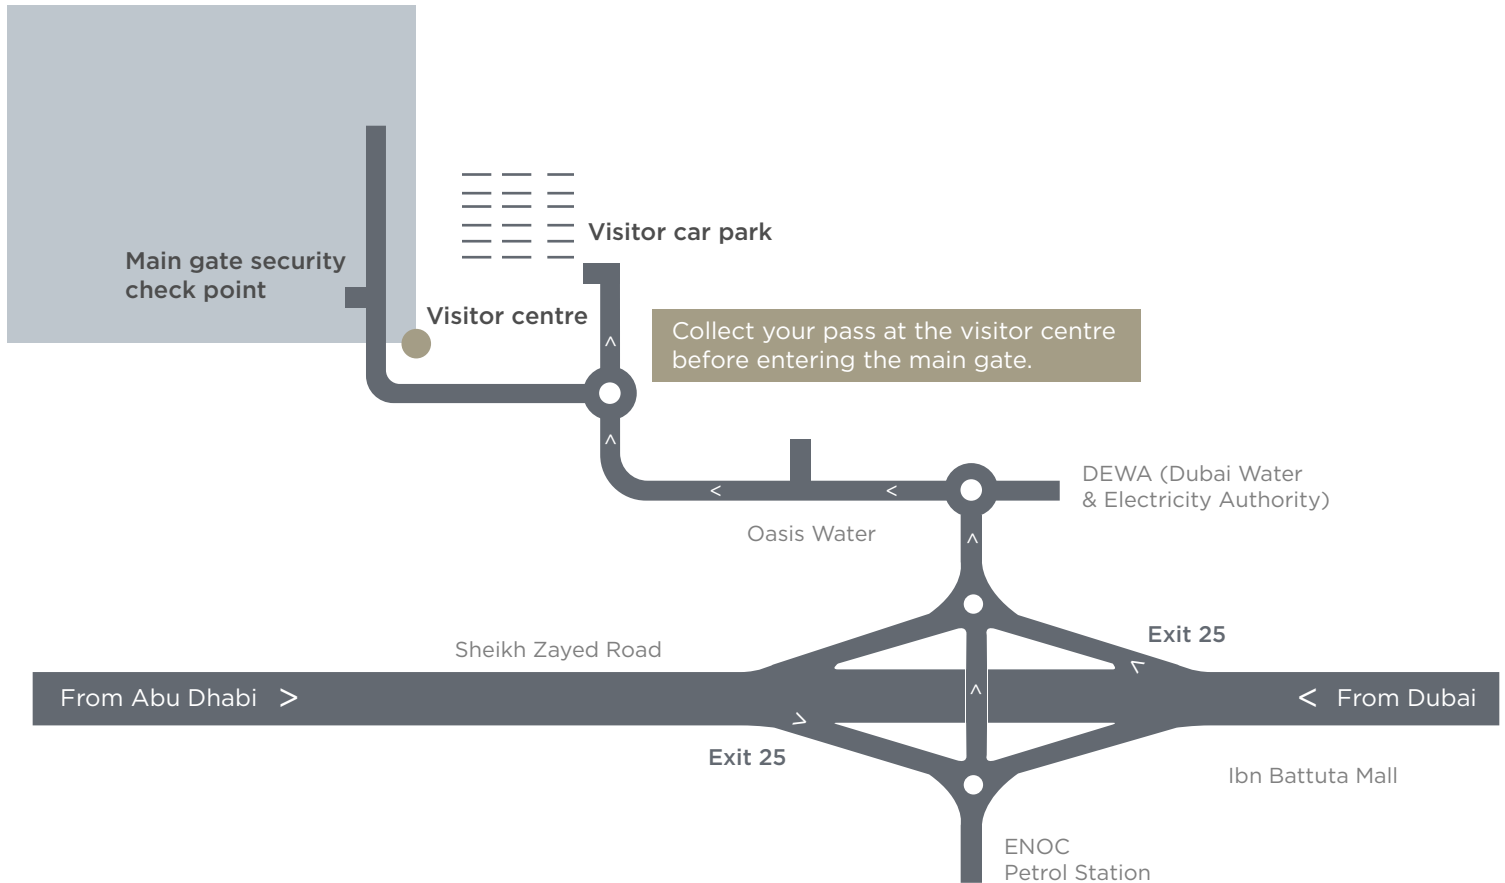

# LOCATION MAP TO EGA JEBEL ALI

## Visitor information:

- All visitors must collect a visitor's pass from the visitor centre reception, before proceeding into EGA premises
- In the interest of your well-being and safety, visitors with pacemakers or other medical implants must inform the personnel at the reception desk
- Speed limit in EGA premises is 30km/h
- Photography is prohibited unless special authorisation is provided
- For additional information, contact +971 4 884 6666

Photography is prohibited

Pacemakers are not allowed in the plant

Maximum speed limit is 30km/h